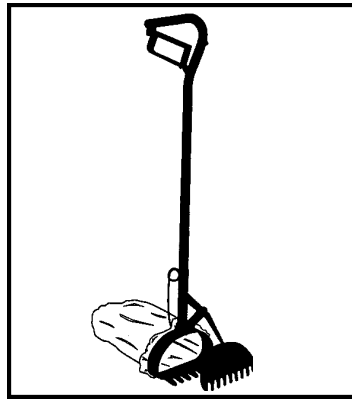

Scoop consists of a 34-in. long handle fitted with trigger-activated rake arm on bottom.

Bag attaches to back of scoop with spring clamp.

FARM SHOW®

New Products Especially For Women And The Farm, Ranch Home

Scoop Takes Nastiness Out Of Poop Patrol

Dog poop clean-up is almost fun with this new long-handled scoop that sweeps doggy droppings into a bag.

The "Poop Hound" consists of a 34-in. long steel handle fitted with a trigger-activated rake arm at the bottom. A bag attaches to the back of the sweeper mouth with a spring clip.

"It's an attractive addition to any yard or garden," says Distel Systems Inc. about its new tractor rain gauge.

The tractor-shaped gauge mounts on top of a metal pole that's fitted with two hooks for bird feeders or hanging flower pots. The gauge is 68 in. off the ground. The pole just steps into the ground.