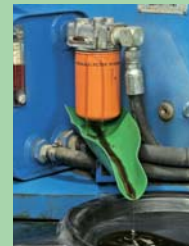

New-Style Funnel Twists Into Any Shape
(Page 36)