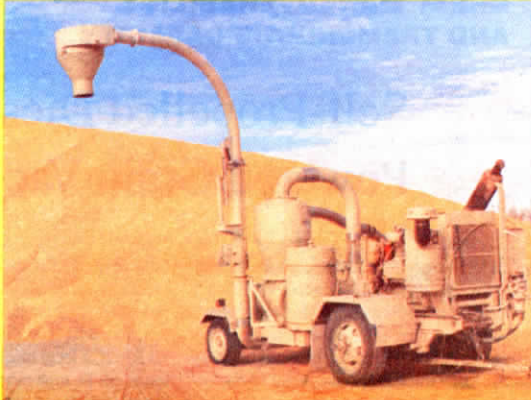

FARM SHOW

For everyone in agriculture interested in latest new products. Carries no advertising!

Vol. 15, No. 1, 1991
\$3.00

Best New Ideas Born In Farm Workshops

Nebraska farmer mounted an engine and drive axle on a pull-type high-capacity grain vacuum, making a maneuverable rig that gets into tight places a tractor and trailer couldn't go . . . see p. 2.

Self-Propelled Grain Vacuum

"Buggy" Runs Between Rows

Narrow bean "buggy" fits between 30 in. rows, allowing the farmer who built it to get into hip-high late season beans. Sloping snout divides thick canopies . . . see p. 3.

Canadian farmer who adapted pull-type sprayer to swather lift arms likes the maneuverability and visibility of the up-front sprayer . . . see p. 2.

"Push Sprayer" Attaches To Swather

IN THIS ISSUE: Ag World

Order Form For New Subscribers -p. 36

- 4** "Fenceless" electronic cattle grazing
- 9** "Rubber-tired" soybean header
- 11** 12-row cultivator built for \$2,000
- 15** Turning moldboard plows into chisels
- 15** Inventor runs cars, trucks on water
- 21** New tool mixes hardpan with topsoil
- 22** Home-built 40-ft. grainhead
- 22** "Double auger" snowblower
- 23** Fold-out tracks for tractors, combines
- 24** Corn "collectors" catch loose ears
- 24** World's fastest mower
- 36** Farmer starts his own farm show
- 32** "Owner's Report" on new Russian combines