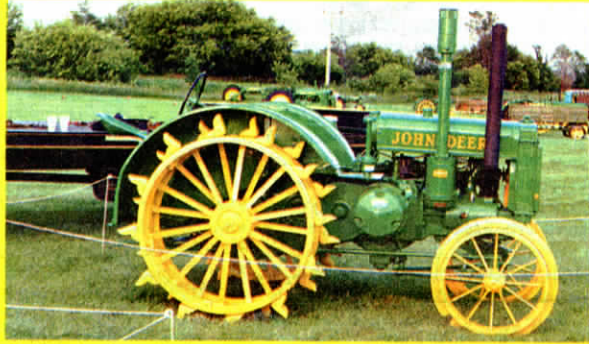

FARM SHOW

For everyone in agriculture interested in latest new products.
Carries no advertising!

Vol. 18, No. 5, 1994
\$3.00

Classic Collections Of Deere Tractors

Kraig Wileman, Edgerton, Wis., collects "numbered" Deere 2-cyl. tractors built from 1952 to 1960.

Both the intake and exhaust pipes are on the right side of this rare 1937 Deere "D", owned by Canadian farmer Brent Campbell.

Kansas farmer Mel Kopf reconditioned 53 Deere 2-cyl. tractors, including nearly one of every model built between 1935 and 1960.

Unique Deere "D" collection includes at least one Model D for every year they were built.

See Stories On Page 2

**IN
THIS
ISSUE:** Ag World

Order Form For New
Subscribers -p. 40

- 3** Great gift idea for Christmas
- 3** GM to pay for repainting expense
- 8** Pickup modified to run on wood gas
- 11** Slick way to "triple up" riding mowers
- 13** "Continuous sampler" fits any grain auger
- 17** High speed tractor for custom baling
- 18** Deere rolls out all-new 160-225 hp tractors
- 25** Self-propelled grain cart
- 28** Big grain wagon built from used fuel tank
- 29** New grooved rubber flooring for dairy barns
- 33** Car "spares" make great equipment wheels
- 40** Turn your pickup into a dump truck
- 26** Owners report on "best" and "worst" skid steer loaders