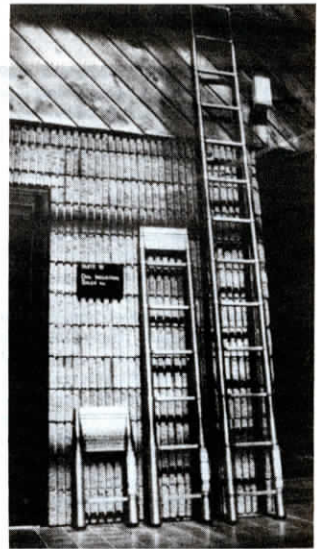

First-Of-Its-Kind Telescopic Ladder

You'll always be able to keep this versatile ladder handy in your pickup.

The new Telesteps Telescopic Ladder from Dial Industries, New York, N.Y., is the only one of its kind sold in the U.S. or Canada.

When it's collapsed, this ladder is just 18 1/2 in. high by 28 1/2 in. wide by 2 3/4 in. deep so you can even slip it behind your pickup seat. Made of aluminum, the ladder weighs just 21 lbs.

Telesteps telescopes in 1 ft. increments to a maximum height of 12 1/2 ft. The ladder is held in place with a spring-loaded steel bolt, which comes out and locks every time it's extended 1 ft. When the spring is pushed back in, the lock releases and the ladder can be further extended or retracted.

Price of the Telesteps Telescopic Ladder is $286, plus U.P.S. shipping.

Contact: FARM SHOW Followup, P.K. & Sons (Upper Midwestern distributor), Rt. 3 Box 250, Minot, N.D. 58701 (ph 701 722-3391 or 800 998 7503).